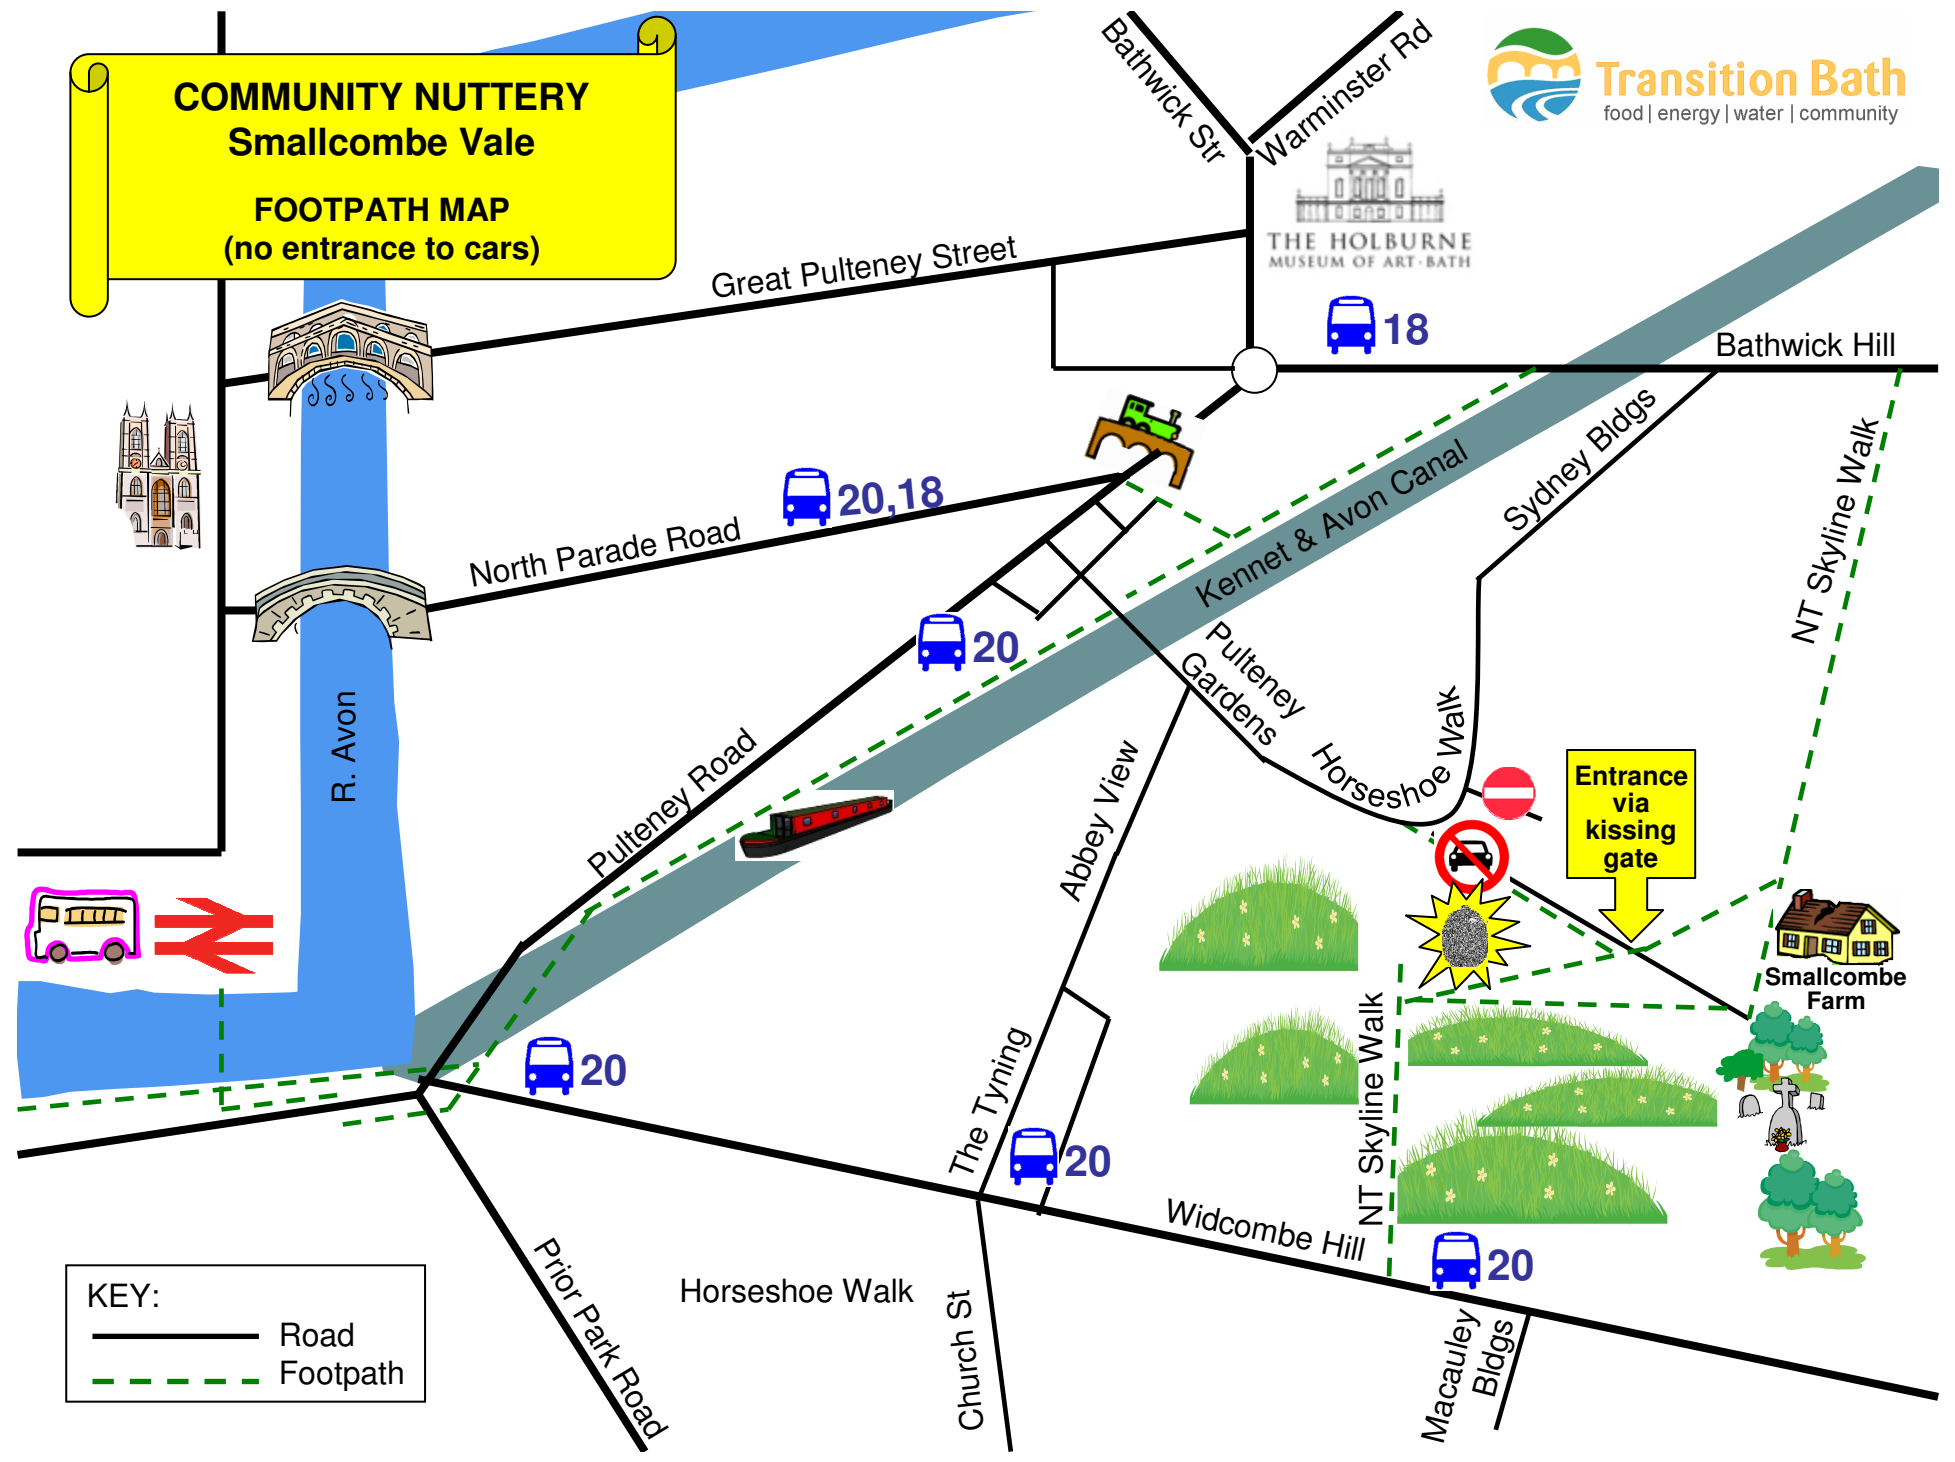

COMMUNITY NUTTERY
Smallcombe Vale
FOOTPATH MAP
 (no entrance to cars)

KEY:
 ——— Road
 - - - Footpath