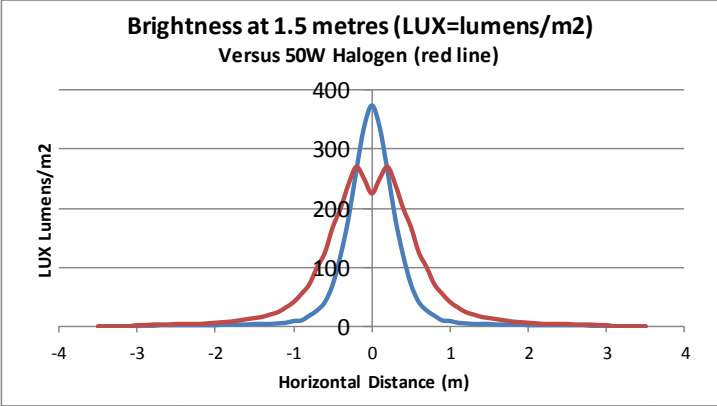

3

GU10 'Database'

- These sheets contain a summary of the capabilities of each LED which has been assigned a unique number. The label on the bulb, its label to the bottom left of the hole (holder) in the kit, and the number to the top left of its entry in this 'database' should all correspond
- The kit with the yellowest bulbs at the top (yellow labels) through to the 'bluest' colour bulbs at the bottom. And, organised with the narrowest beam angles on the left through to the widest on the right:

- When selecting bulbs you should home in of the area of the tray which best represents your choice of beam angle and bulb colour

- Each entry in the following 'database' summarises the key characteristics of the bulbs:

Depth: this is the depth of the bulb from face to socket. Halogens are about 55mm and most sockets will accommodate deeper LED bulbs – but you need to check by trying the bulbs in your light fittings

1	Description:	1 TCP Warm white GU10 4W 250lumen 30deg Normal £5	
	Colour	Warm white	
	Suppliers Specification	Transition Bath Measurement	
	Lumens	250	252
	Beam Angle	30	15
	Wattage	4.0	4.2
	Cost (non-dim/dim)	£5/£0	Homebase
	Guarantee (yrs)	0	
	Depth	50mm	
	Dimmable	No	
	Comment	Homebase LED - low lumen output, no guarantee	