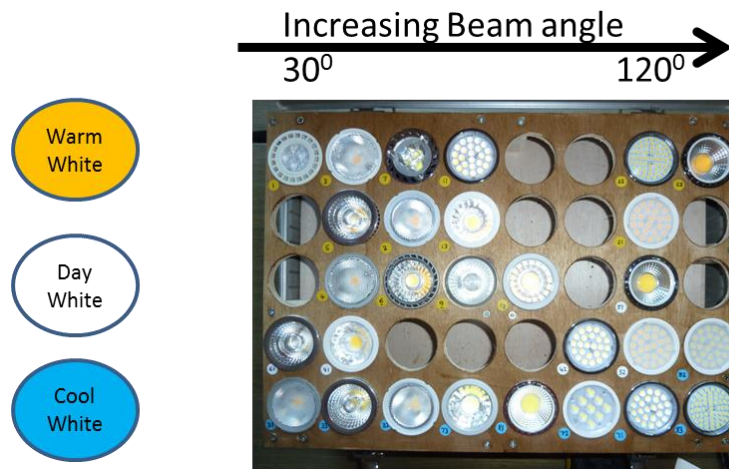

3

GU10 'Database'

- These sheets contain a summary of the capabilities of each LED which has been assigned a unique number. The label on the bulb, its label to the bottom left of the hole (holder) in the kit, and the number to the top left of its entry in this 'database' should all correspond
- The kit with the yellowest bulbs at the top (yellow labels) through to the 'bluest' colour bulbs at the bottom. And, organised with the narrowest beam angles on the left through to the widest on the right:

- When selecting bulbs you should home in of the area of the tray which best represents your choice of beam angle and bulb colour

- Each entry in the following 'database' summarises the key characteristics of the bulbs:

Depth: this is the depth of the bulb from face to socket. Halogens are about 55mm and most sockets will accommodate deeper LED bulbs – but you need to check by trying the bulbs in your light fittings

1	Description:	1 TCP Warm white GU10 4W 250lumen 30deg Normal £5	
	Colour	Warm white	
	Suppliers Specification	Transition Bath Measurement	
	Lumens	250	252
	Beam Angle	30	15
	Wattage	4.0	4.2
	Cost (non-dim/dim)	£5/£0	Homebase
	Guarantee (yrs)	0	
	Depth	50mm	
	Dimmable	No	
	Comment	Homebase LED - low lumen output, no guarantee	